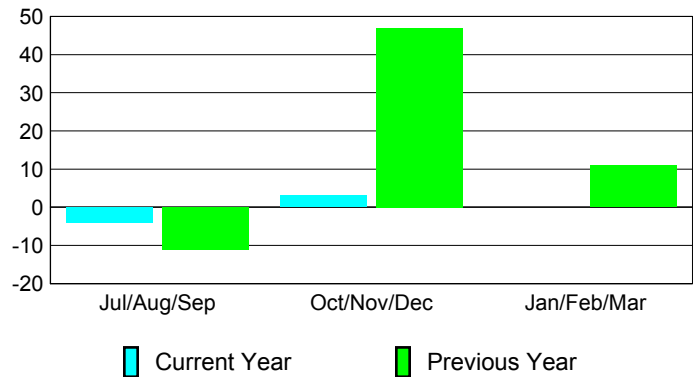

Membership Results
2012-2013

Membership
2011-2012

Month	Net Memb Goal	Actual New Memb	Actual Dropped Memb	Gain/Loss of Memb	Gain/Loss of Memb
Jul/Aug/Sep	0	16	-20	-4	-11
Oct/Nov/Dec	0	60	-57	3	47
Jan/Feb/Mar	0				11
Totals	0	76	-77	-1	47

Membership Results 2012-2013

Goal, New, Dropped, Gain/Loss

Comparison of Membership Gain/Loss

Current Year Compared to the Previous Year

Gender Comparison 2012-2013

Jan/Feb/Mar

Male

Female