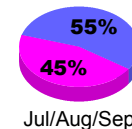

Membership Results
2012-2013

Membership
2011-2012

Month	Net Memb Goal	Actual New Memb	Actual Dropped Memb	Gain/Loss of Memb	Gain/Loss of Memb
Jul/Aug/Sep	0	16	-20	-4	-11
Oct/Nov/Dec	0	60	-57	3	47
Jan/Feb/Mar	0				11
Totals	0	76	-77	-1	47

Membership Results 2012-2013

Goal, New, Dropped, Gain/Loss

Comparison of Membership Gain/Loss

Current Year Compared to the Previous Year

Gender Comparison 2012-2013

Jan/Feb/Mar

Male

Female