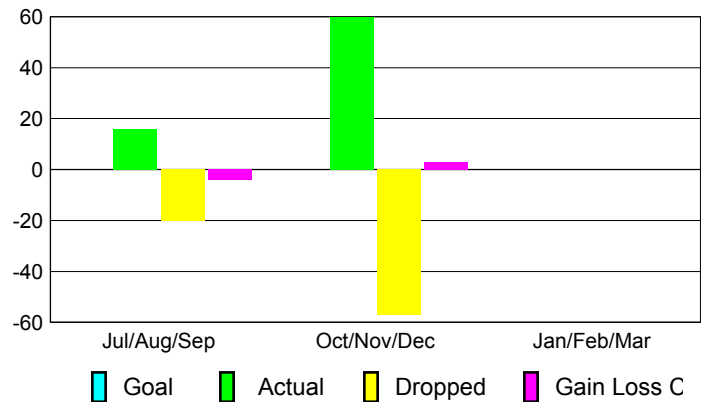

Membership Results 2012-2013

Goal, New, Dropped, Gain/Loss

Comparison of Membership Gain/Loss

Current Year Compared to the Previous Year